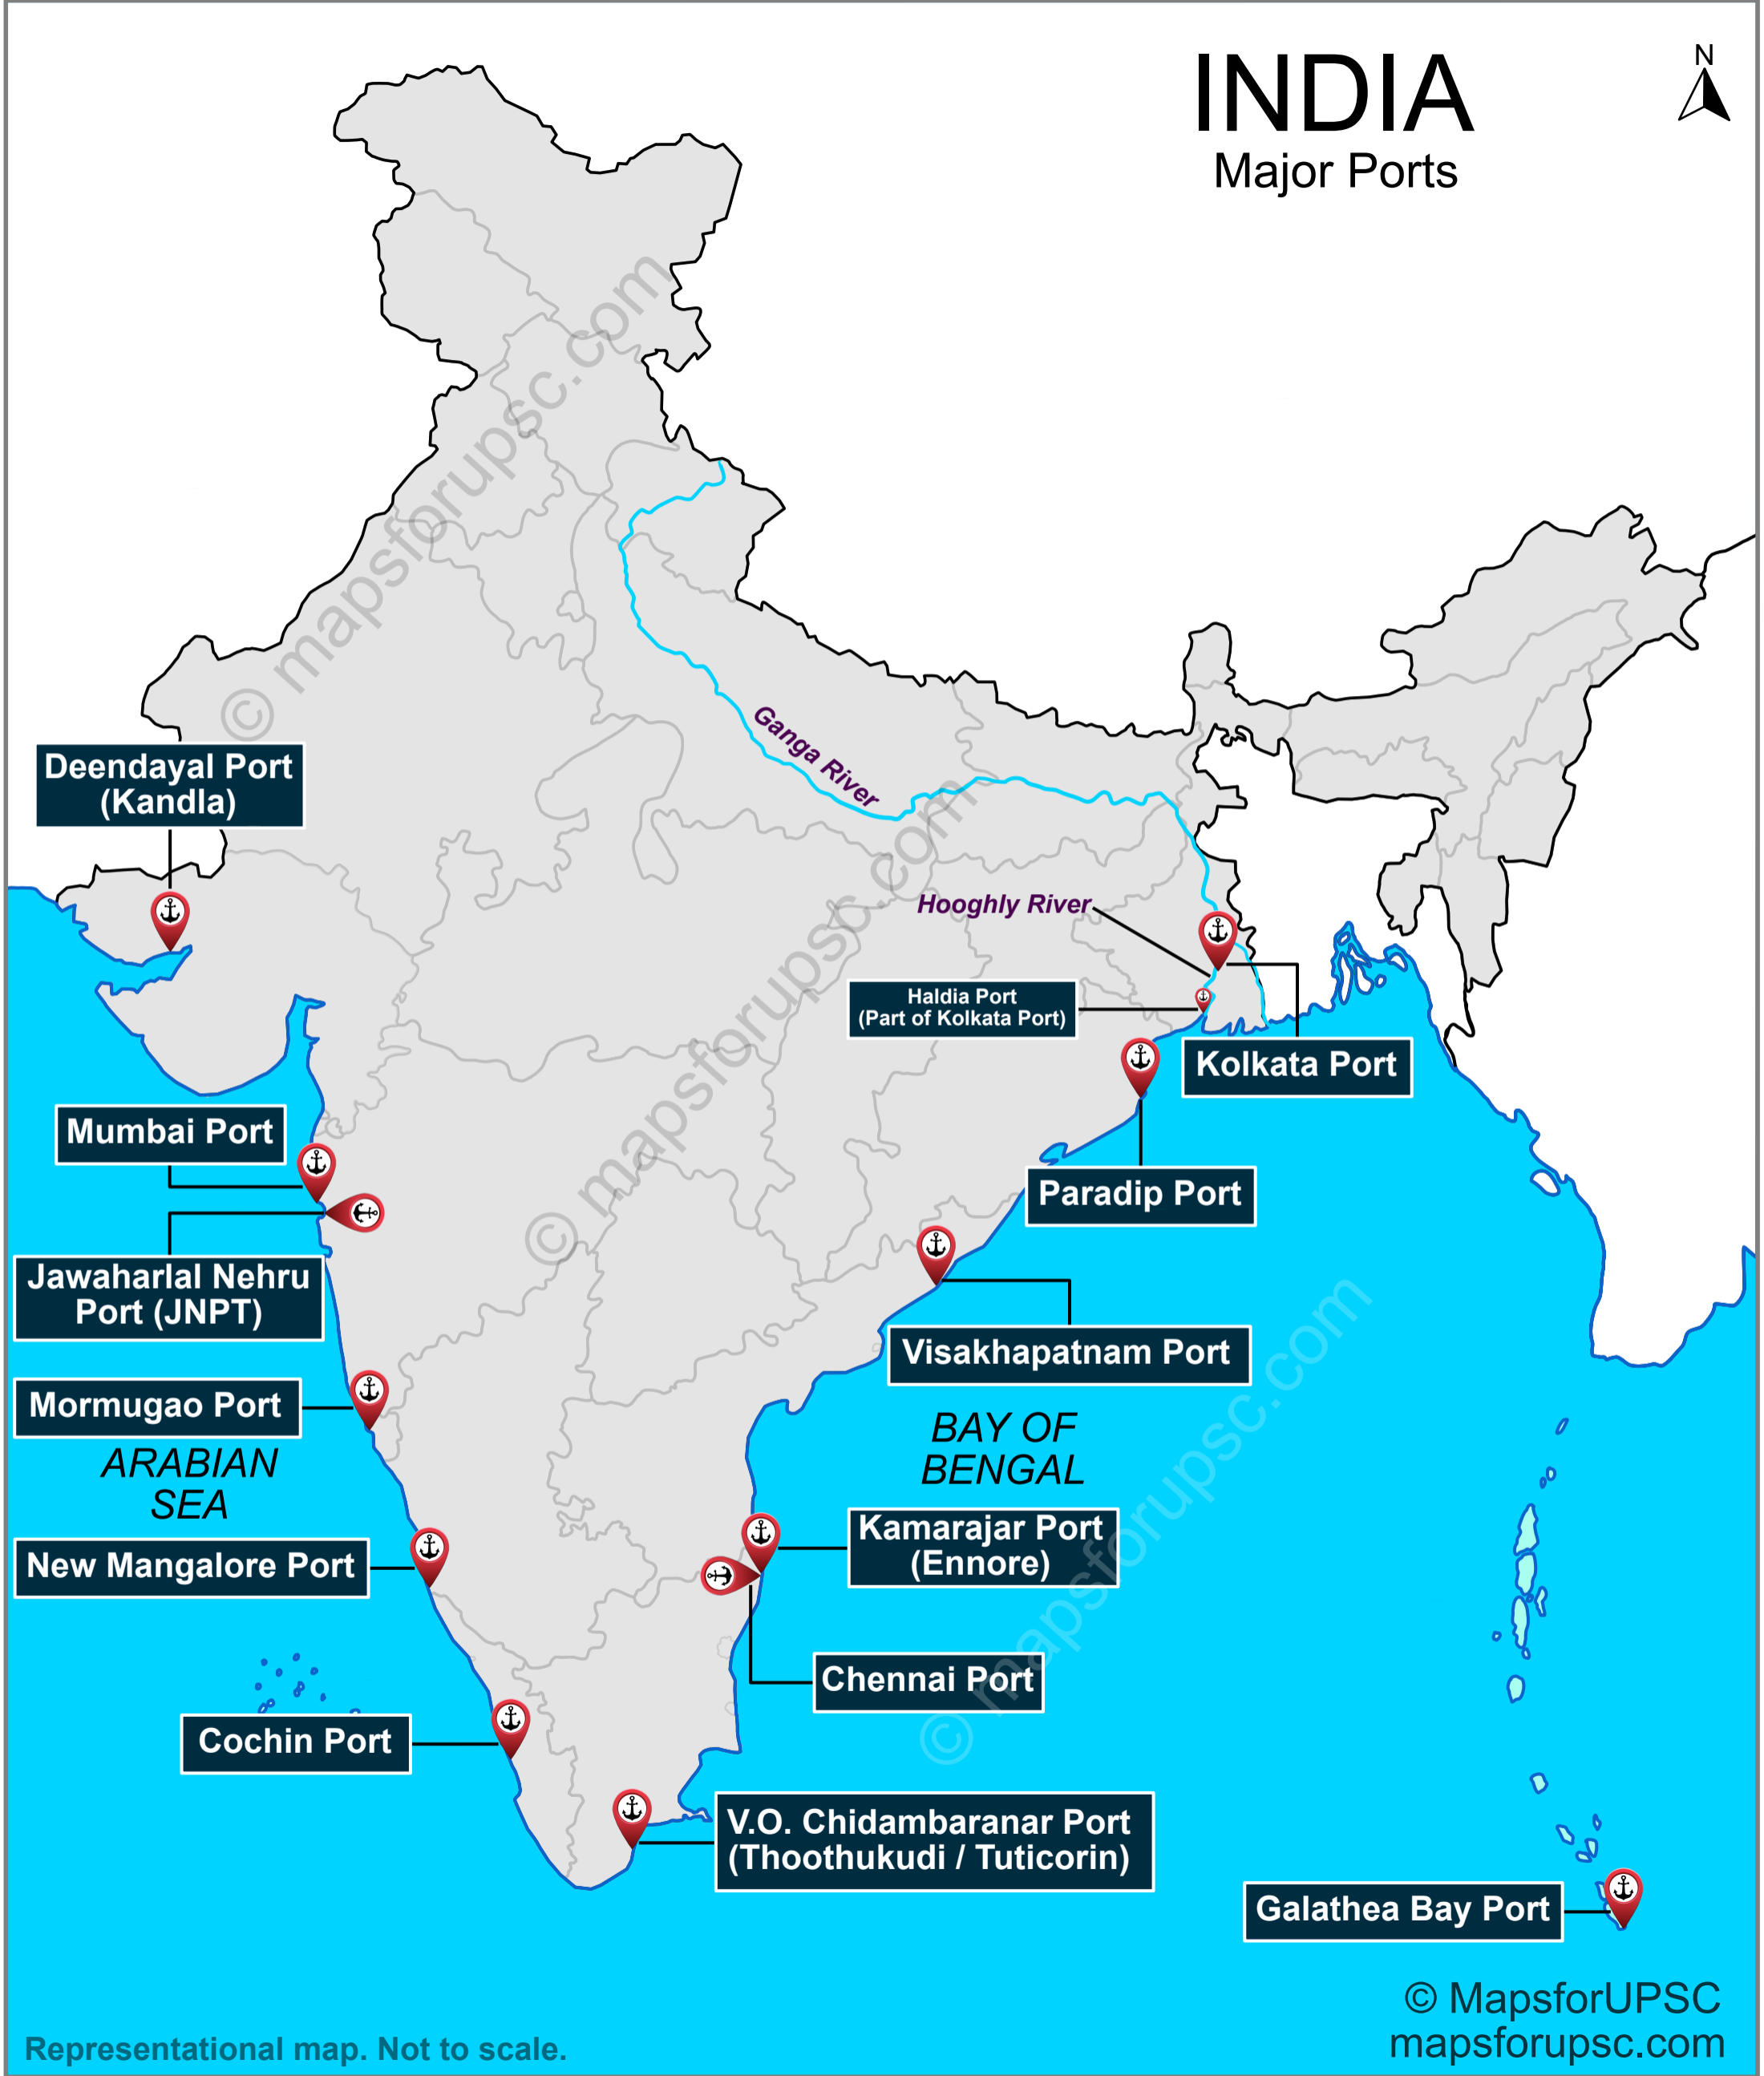

INDIA

Major Ports

Deendayal Port
(Kandla)

Mumbai Port

Jawaharlal Nehru
Port (JNPT)

Mormugao Port

ARABIAN
SEA

New Mangalore Port

Cochin Port

V.O. Chidambaranar Port
(Thoothukudi / Tuticorin)

Haldia Port
(Part of Kolkata Port)

Kolkata Port

Paradip Port

Visakhapatnam Port

BAY OF
BENGAL

Kamarajar Port
(Ennore)

Chennai Port

Galathea Bay Port