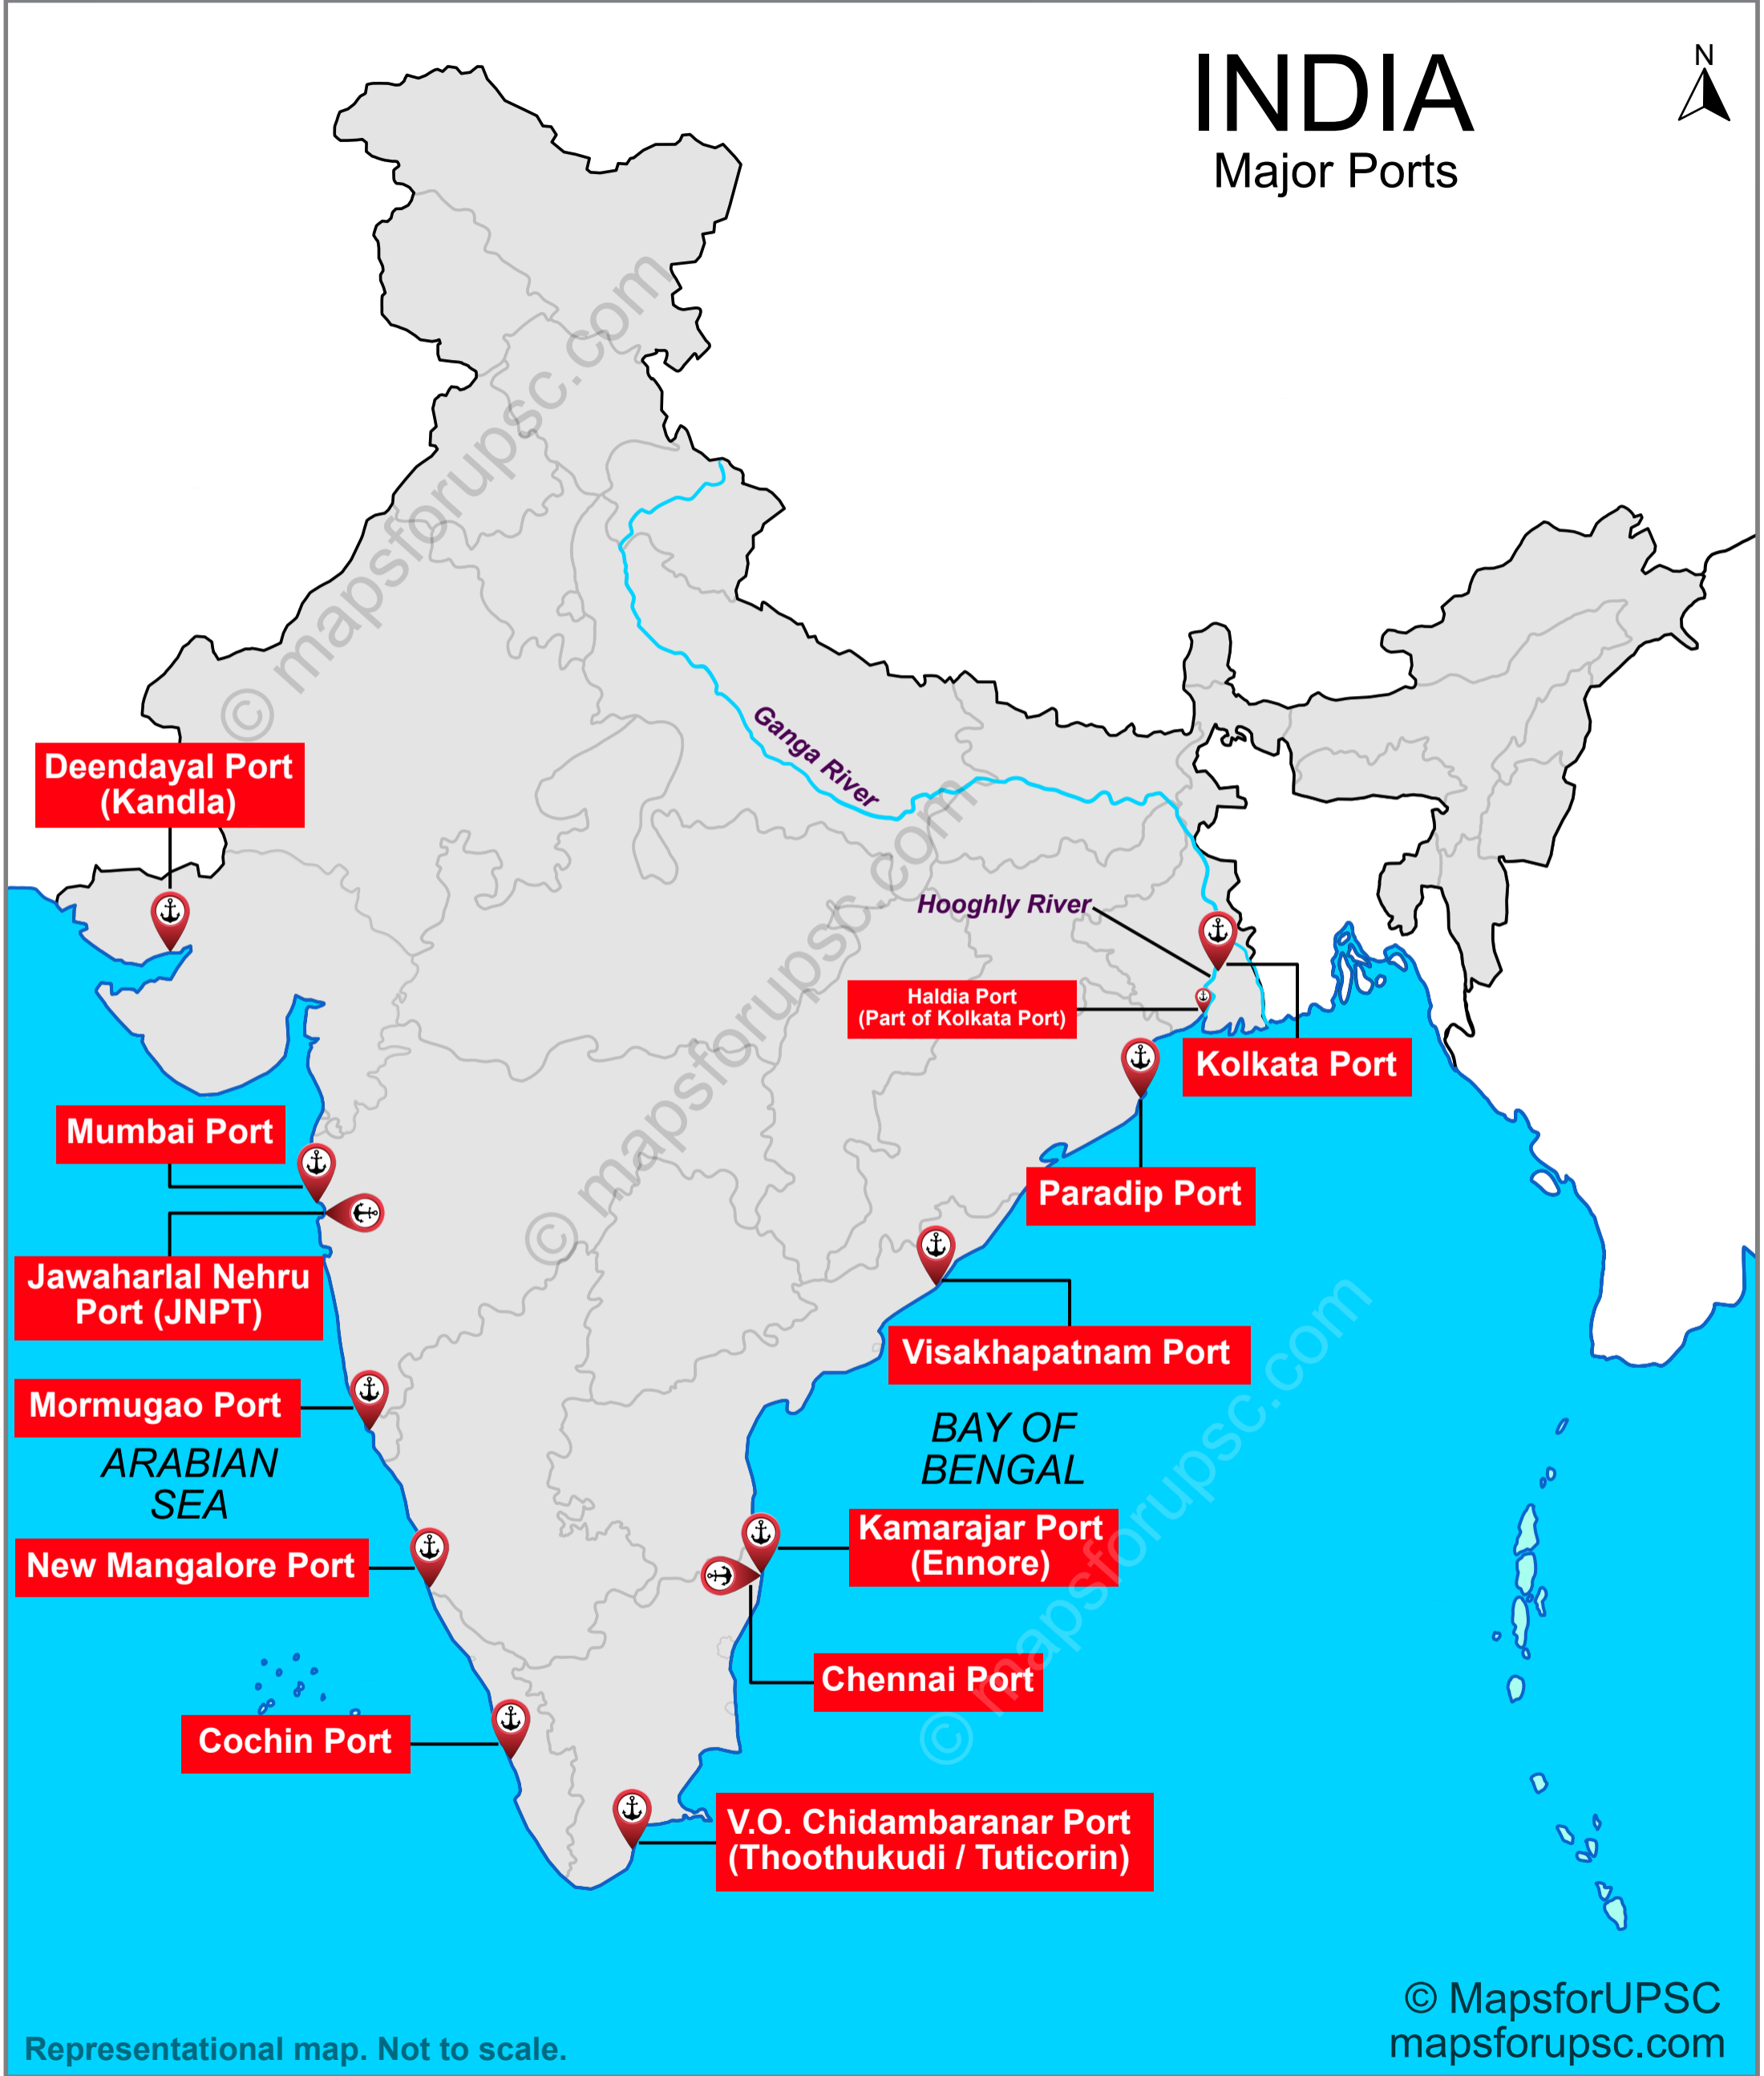

INDIA

Major Ports

**Deendayal Port
(Kandla)**

Mumbai Port

**Jawaharlal Nehru
Port (JNPT)**

Mormugao Port

New Mangalore Port

Cochin Port

**V.O. Chidambaranar Port
(Thoothukudi / Tuticorin)**

**Haldia Port
(Part of Kolkata Port)**

Kolkata Port

Paradip Port

Visakhapatnam Port

**Kamarajar Port
(Ennore)**

Chennai Port

Ganga River

Hooghly River

*ARABIAN
SEA*

*BAY OF
BENGAL*