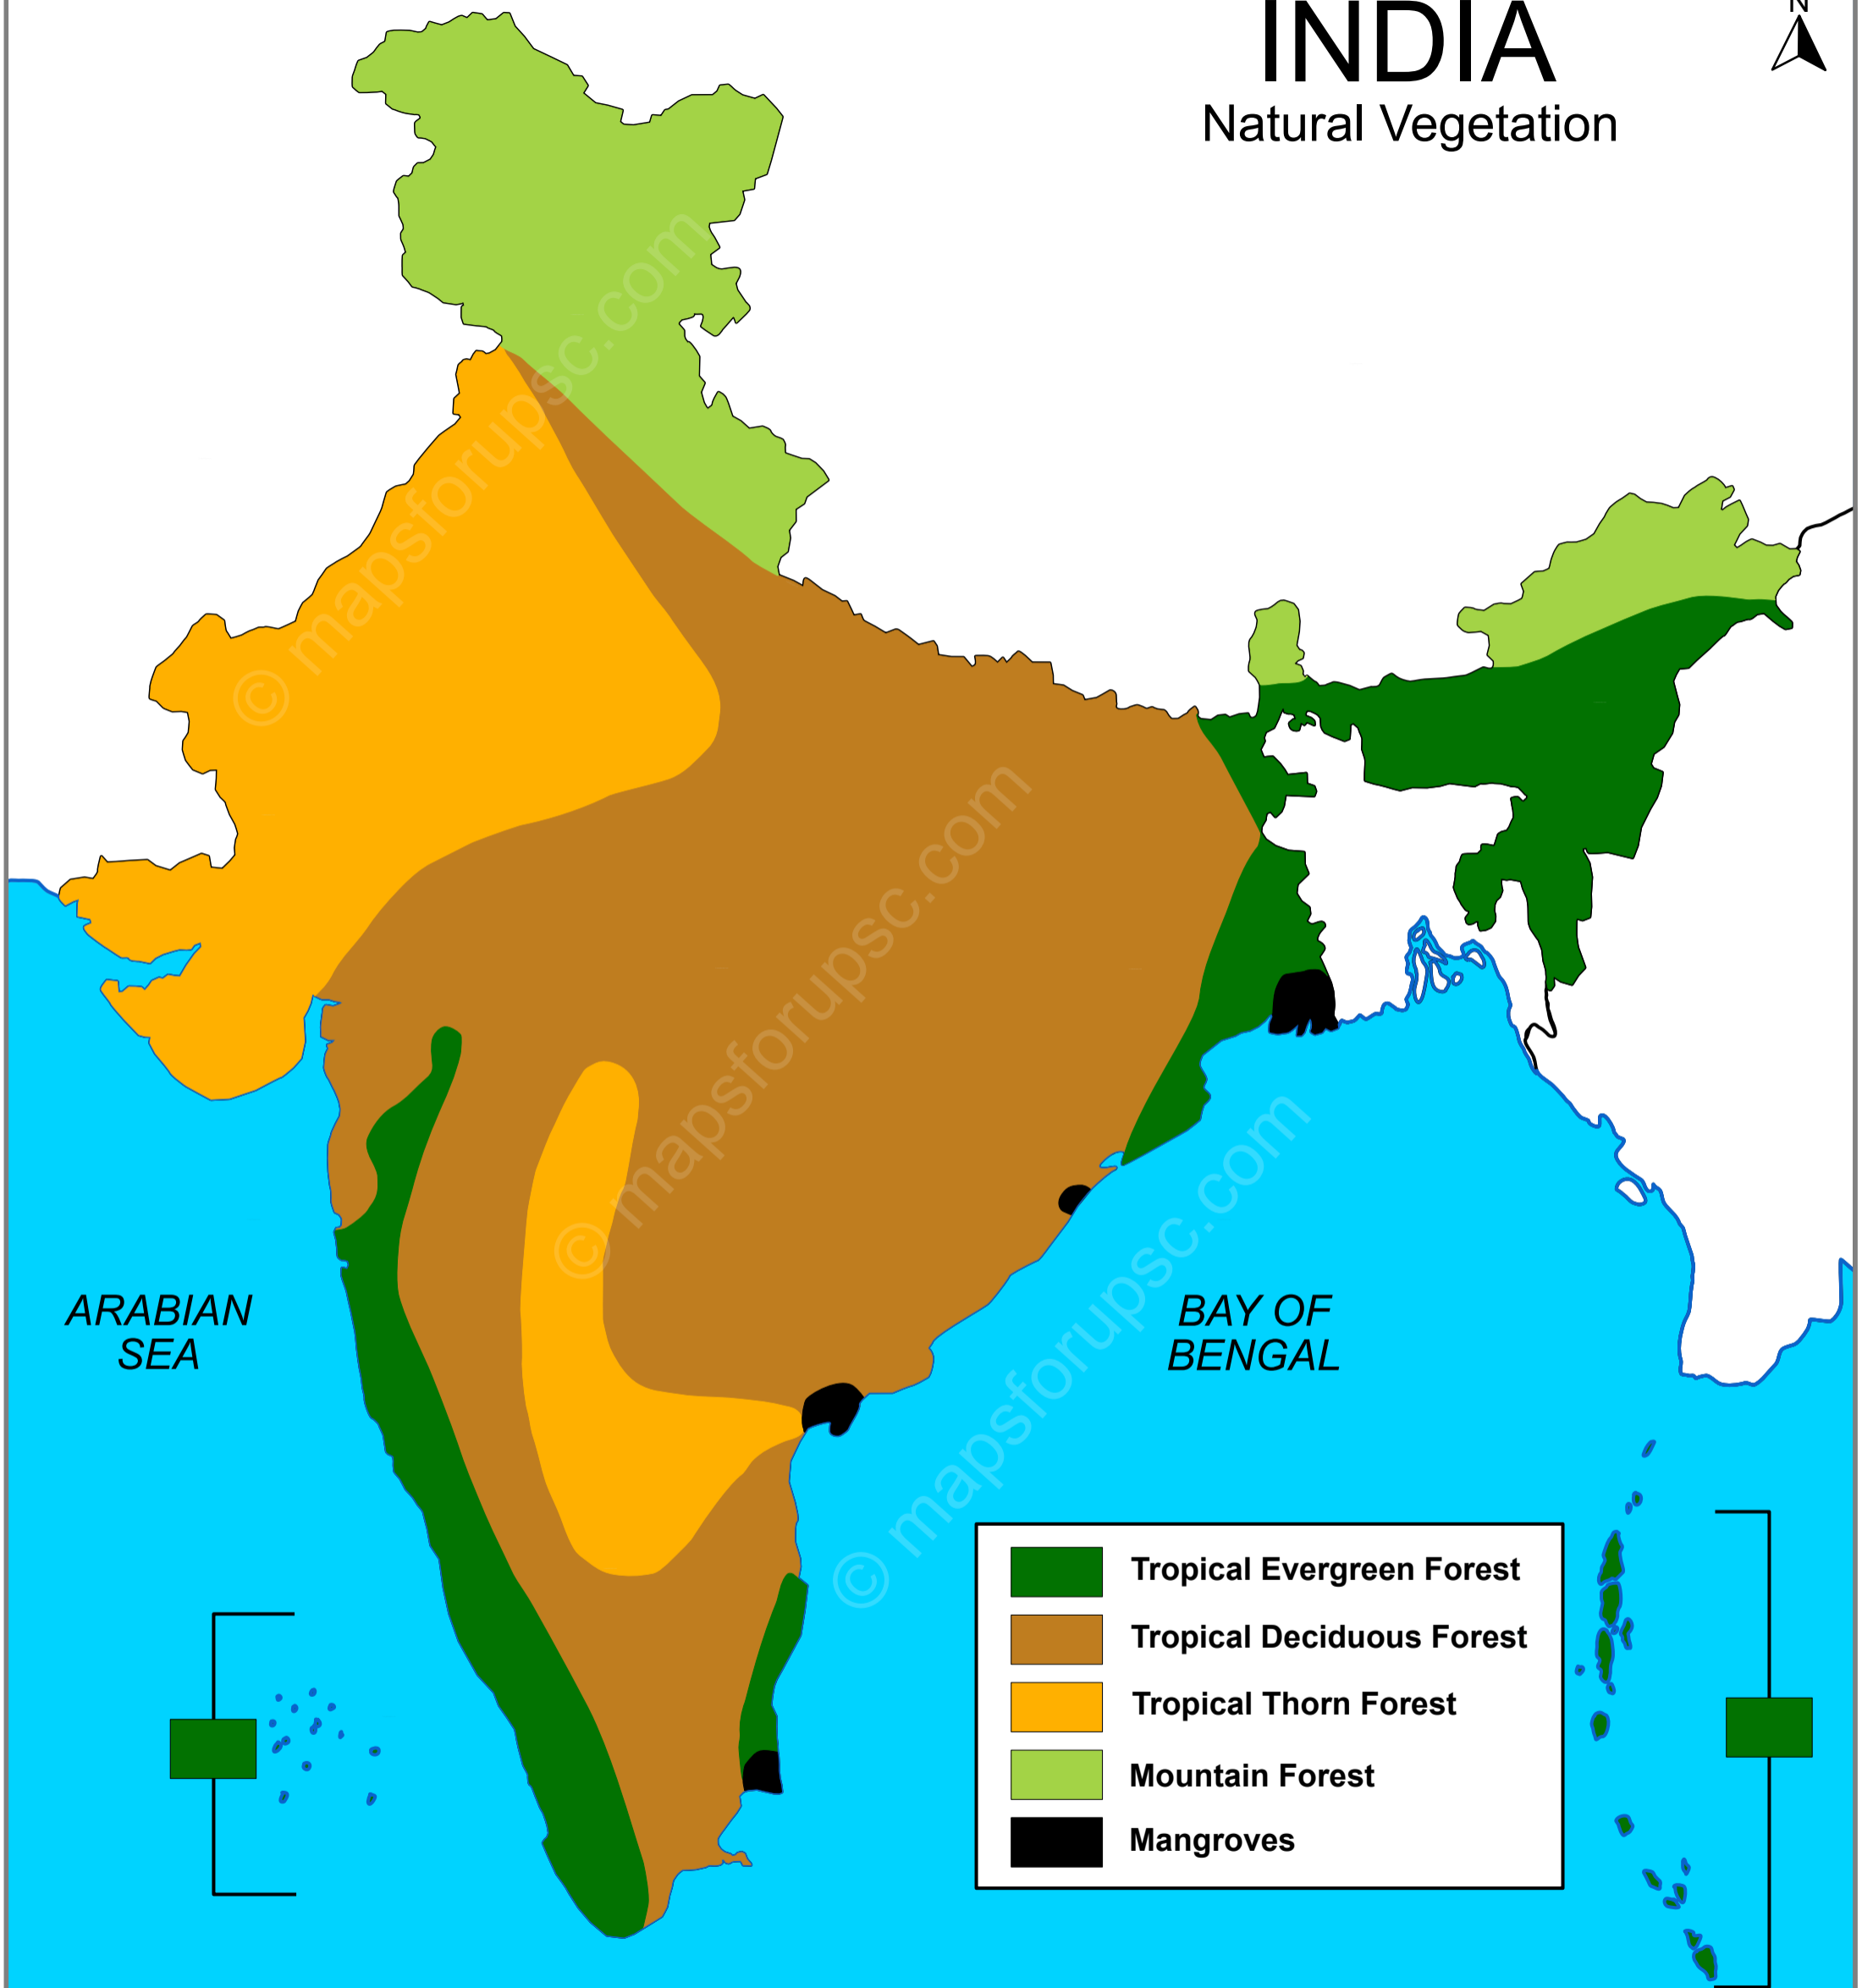

# INDIA

Natural Vegetation

ARABIAN SEA

BAY OF BENGAL

-  Tropical Evergreen Forest
-  Tropical Deciduous Forest
-  Tropical Thorn Forest
-  Mountain Forest
-  Mangroves